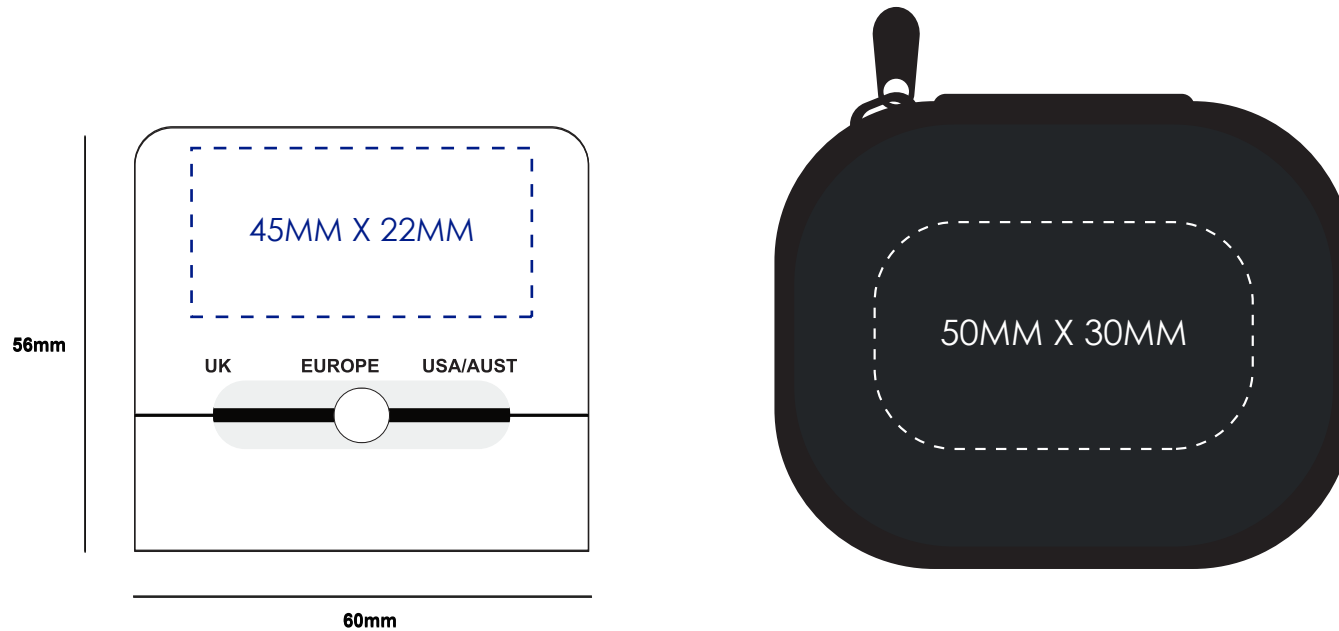

Approval Proof

Print Colours

Adapter Colour

Travel Adapter- White
Branding Method: Pad Printed

Logo Size

45mm x 22mm

Terms & Conditions

It is the clients responsibility to check the above artwork has been produced correctly by our factory to suit the manufacturing process. Whilst every effort has been made to copy the artwork provided, certain pantones have a tolerance of -10% +10% colour variation. Please note colours can vary from monitor so always check the pantone. Any correction/amendments after Moulds/Screens have been created will result in a new Mould/Screen being required and charged. By signing off acceptance you have agreed to proceed and such no errors or omissions can be accepted or highlighted once the goods have been delivered.

Please note small texts may fill and become illegible